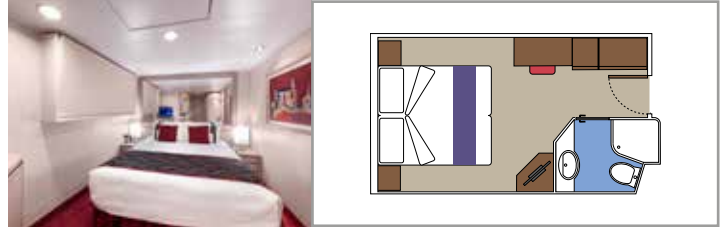

DELUXE INTERIOR

IR1

≈14
5-11
4

› Low deck location

The images are representative only. Size, layout and furniture may vary (within the same cabin category).

Cabin size (m²)

Balcony size (m²)

Deck location

Accommodating up to