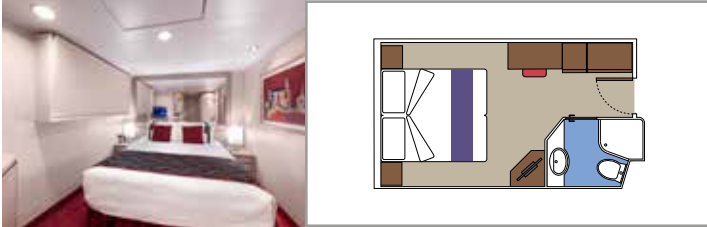

INTERIOR

INCLUDED FACILITIES

Comfortable double or single beds (on request)*

Bathroom with shower, vanity area and hairdryer

Interactive TV, telephone, safe, minibar and air conditioning

Wifi connection available (for a fee)

*Cabin for guests with disabilities or reduced mobility has only single beds.

DELUXE INTERIOR

IR2

≈14
12-15
4

› Medium deck location