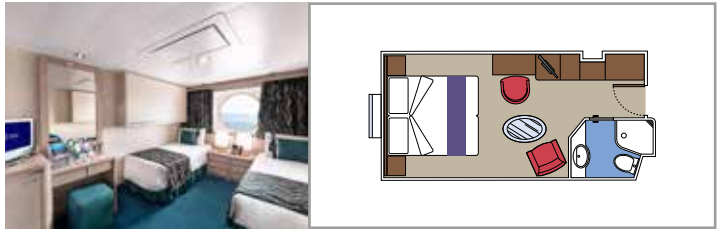

DELUXE OCEAN VIEW

OR1

≈16
5
4

› Low deck location