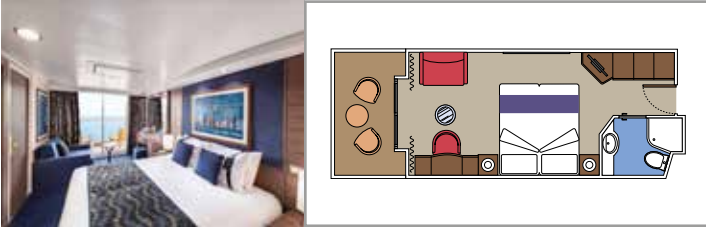

SUITE AUREA

INCLUDED FACILITIES

- Sitting area with sofa
- Spacious wardrobe
- Comfortable double or single beds (on request)
- Bathroom with bathtub, vanity area with hairdryer
- Interactive TV, telephone, safe, minibar and air conditioning
- Wifi connection available (for a fee)

PREMIUM SUITE AUREA

SL1

 ≈26  ≈4  15  3

The images are representative only. Size, layout and furniture may vary (within the same cabin category).

 Cabin size (m²)

 Balcony size (m²)

 Deck location

 Accommodating up to

BALCONY

INCLUDED FACILITIES

- Sitting area with sofa
- Comfortable double or single beds (on request)*
- Bathroom with shower, vanity area with hairdryer
- Interactive TV, telephone, safe, minibar and air conditioning
- Wifi connection available (for a fee)

*Cabin for guests with disabilities or reduced mobility has only single beds (except cabin 15025)

DELUXE BALCONY AUREA

BA

 ≈18
  ≈5
  9-11
  4

› Best ship position

PREMIUM BALCONY

BL2

 ≈18
  ≈5
  10-15
  4