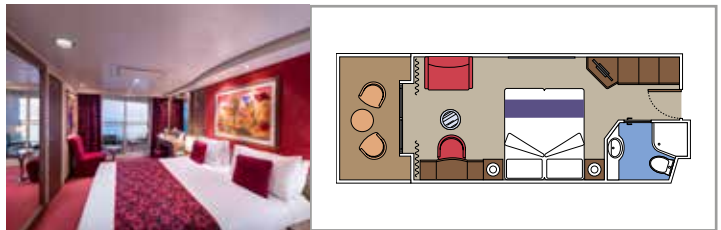

SUITE AUREA

INCLUDED FACILITIES

- Sitting area with sofa
- Spacious wardrobe
- Comfortable double or single beds (on request)
- Bathroom with bathtub, vanity area with hairdryer
- Interactive TV, telephone, safe, minibar and air conditioning
- Wifi connection available (for a fee)

BALCONY

INCLUDED FACILITIES

- Sitting area with sofa
- Comfortable double or single beds (on request)*
- Bathroom with shower, vanity area with hairdryer
- Interactive TV, telephone, safe, minibar and air conditioning
- Wifi connection available (for a fee)

› Medium deck location

DELUXE BALCONY

BR1

 ≈15
  ≈5
  8-9
  2

› Low deck location

DELUXE BALCONY WITH PARTIAL VIEW

BP

 ≈18
  ≈5
  12
  4

- Window with sea view
- Relaxing armchair
- Comfortable double or single beds (on request)*
- Bathroom with shower, vanity area with hairdryer
- Interactive TV, telephone, safe, minibar and air conditioning
- Wifi connection available (for a fee)