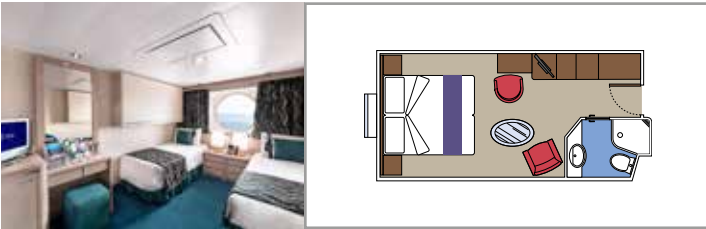

OCEAN VIEW

INCLUDED FACILITIES

- Window with sea view
- Relaxing armchair
- Comfortable double or single beds (on request)*
- Bathroom with shower, vanity area with hairdryer
- Interactive TV, telephone, safe, minibar and air conditioning
- Wifi connection available (for a fee)

*Cabin for guests with disabilities or reduced mobility has only single beds.

DELUXE OCEAN VIEW

OR2

≈16
8
4

› Medium deck location