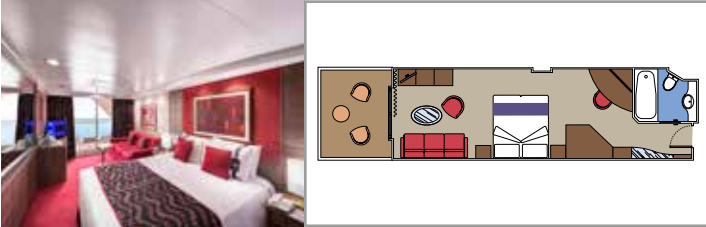

BALCONY

OCEAN VIEW

INTERIOR

LEGEND

Cabin size (m²)

Balcony size (m²)

Deck location

Accommodating up to

SUITE AUREA

INCLUDED FACILITIES

- Sitting area with sofa
- Spacious wardrobe
- Comfortable double or single beds (on request)
- Bathroom with bathtub, vanity area with hairdryer
- Interactive TV, telephone, safe, minibar and air conditioning
- Wifi connection available (for a fee)

PREMIUM SUITE AUREA

SL1

 ≈26  ≈4  15  3

The images are representative only. Size, layout and furniture may vary (within the same cabin category).

 Cabin size (m²)

 Balcony size (m²)

 Deck location

 Accommodating up to