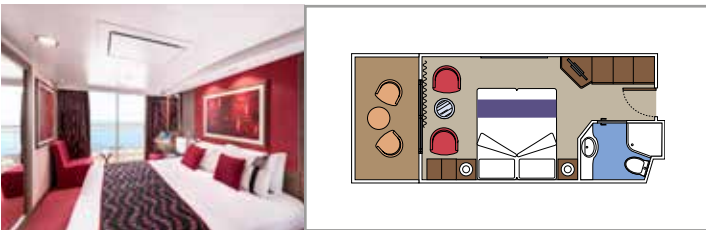

DELUXE BALCONY

BR1

≈15
≈5
8-9
2

› Low deck location