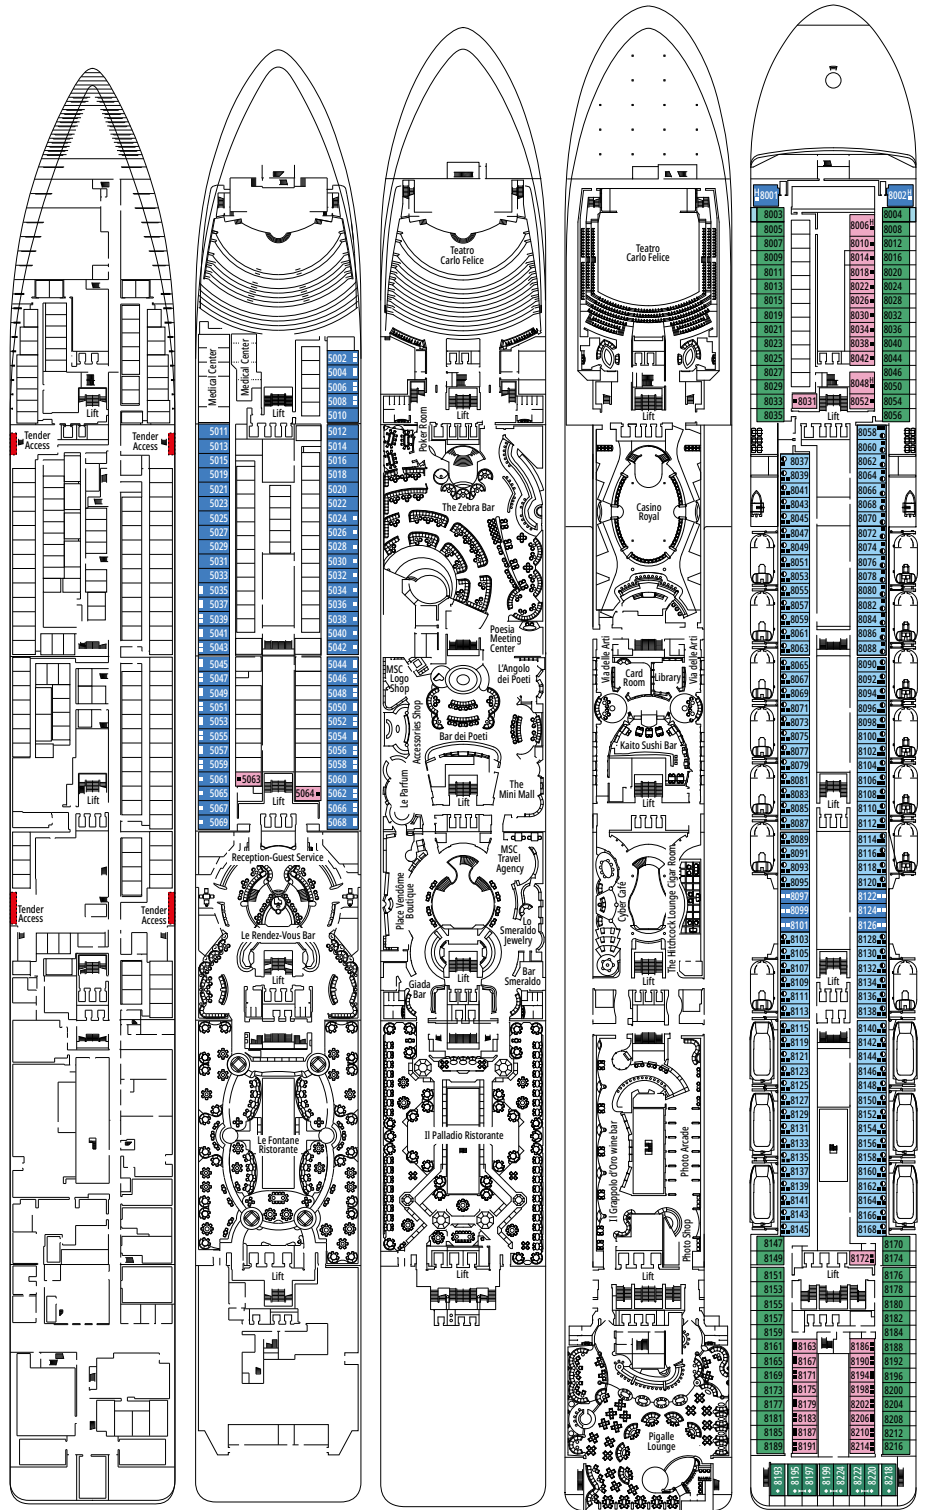

TECHNICAL CHARACTERISTICS OF THE SHIP

PIGALLE LOUNGE

TECHNICAL CHARACTERISTICS OF THE SHIP

GROSS TONNAGE	92.627
LENGTH / BEAM / HEIGHT	293,80 m / 32,20 m / 59,64 m
DECKS	16, included 13 for guests
LIFTS	13
VOLTAGE (IN CABIN)	110/220 volts
MAXIMUM SPEED	23 knots
STABILIZERS	Stabilized with 2 fins
NUMBER OF PASSENGERS	3.223
NUMBER OF CABINS	1.275, included 17 for guests with disabilities or reduced mobility
CREW MEMBERS	Approx. 1.039
POOLS	3, included 1 for children
WHIRLPOOLS	7 whirlpool baths

1.275 CABINS
3.223 GUESTS

BAR DEI POETI

CABIN CATEGORIES		
Premium Suite Aurea	SL1	15
Deluxe Balcony Aurea	BA	9-11
Premium Balcony	BL2	10-15
Premium Balcony	BL1	8-9
Deluxe Balcony	BR2	10-15
Deluxe Balcony	BR1	8-9
Deluxe Balcony with partial view	BP	12
Deluxe Ocean View	OR2	8
Deluxe Ocean View	OR1	5
Deluxe Ocean View with obstructed view	OO	8
Deluxe Interior	IR2	12-15
Deluxe Interior	IR1	5-11

Ship configuration, data and descriptions may be subject to change depending on the season and on the destination and must be verified at the time of booking.

DECK 4
BOCCACCIO

DECK 5
PETRARCA

DECK 6
DANTE