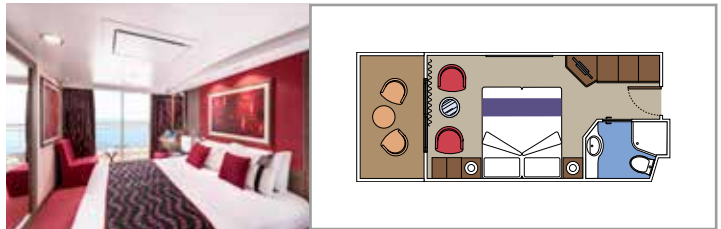

SUITE AUREA

INCLUDED FACILITIES

- Sitting area with sofa
- Spacious wardrobe
- Comfortable double or single beds (on request)
- Bathroom with bathtub, vanity area with hairdryer
- Interactive TV, telephone, safe, minibar and air conditioning
- Wifi connection available (for a fee)

BALCONY

INCLUDED FACILITIES

- Sitting area with sofa
- Comfortable double or single beds (on request)*
- Bathroom with shower, vanity area with hairdryer
- Interactive TV, telephone, safe, minibar and air conditioning
- Wifi connection available (for a fee)

› Medium deck location

PREMIUM BALCONY

BL1

 ≈18
  ≈5
  8-9
  4

› Low deck location

DELUXE BALCONY

BR2

 ≈15
  ≈5
  10-15
  2

- Window with sea view
- Relaxing armchair
- Comfortable double or single beds (on request)*
- Bathroom with shower, vanity area with hairdryer
- Interactive TV, telephone, safe, minibar and air conditioning
- Wifi connection available (for a fee)