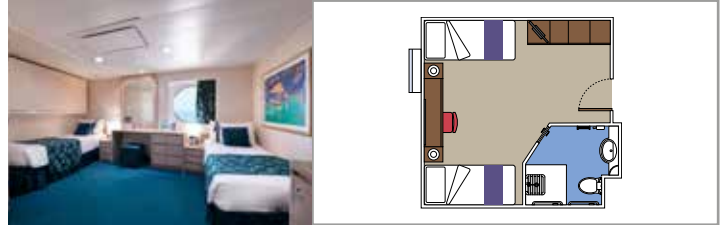

OCEAN VIEW

Available in:

- › **Deluxe Ocean View (OR2)**
  cabin size ≈19m²; low deck location (deck 8)