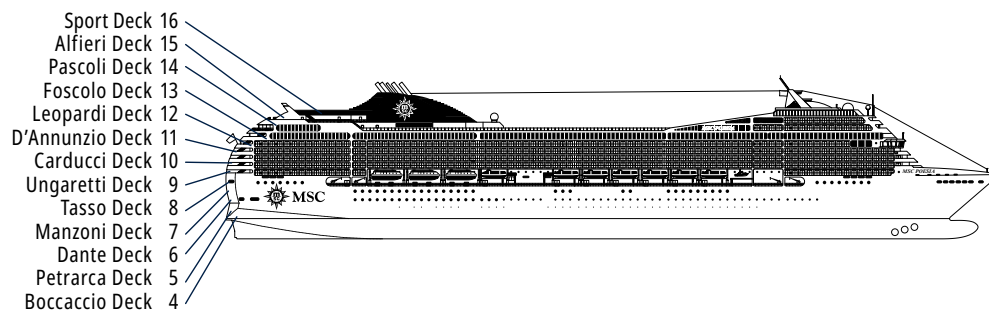

TECHNICAL CHARACTERISTICS OF THE SHIP

PIGALLE LOUNGE

TECHNICAL CHARACTERISTICS OF THE SHIP

GROSS TONNAGE	92.627
LENGTH / BEAM / HEIGHT	293,80 m / 32,20 m / 59,64 m
DECKS	16, included 13 for guests
LIFTS	13
VOLTAGE (IN CABIN)	110/220 volts
MAXIMUM SPEED	23 knots
STABILIZERS	Stabilized with 2 fins
NUMBER OF PASSENGERS	3.223
NUMBER OF CABINS	1.275, included 17 for guests with disabilities or reduced mobility
CREW MEMBERS	Approx. 1.039
POOLS	3, included 1 for children
WHIRLPOOLS	7 whirlpool baths