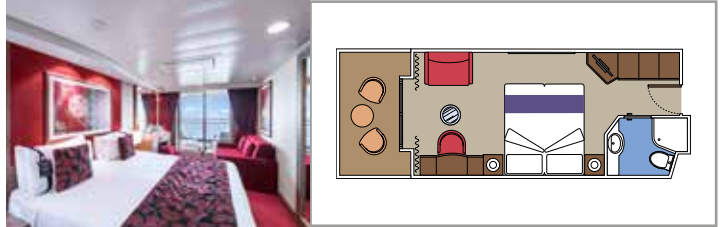

SUITE AUREA

INCLUDED FACILITIES

- Sitting area with sofa
- Spacious wardrobe
- Comfortable double or single beds (on request)
- Bathroom with bathtub, vanity area with hairdryer
- Interactive TV, telephone, safe, minibar and air conditioning
- Wifi connection available (for a fee)

BALCONY

INCLUDED FACILITIES

- Sitting area with sofa
- Comfortable double or single beds (on request)*
- Bathroom with shower, vanity area with hairdryer
- Interactive TV, telephone, safe, minibar and air conditioning
- Wifi connection available (for a fee)

*Cabin for guests with disabilities or reduced mobility has only single beds (except cabin 15025)

DELUXE BALCONY AUREA

BA

 ≈18
  ≈5
  9-11
  4

› Best ship position

PREMIUM BALCONY

BL2

 ≈18
  ≈5
  10-15
  4

- Window with sea view
- Relaxing armchair
- Comfortable double or single beds (on request)*
- Bathroom with shower, vanity area with hairdryer
- Interactive TV, telephone, safe, minibar and air conditioning
- Wifi connection available (for a fee)