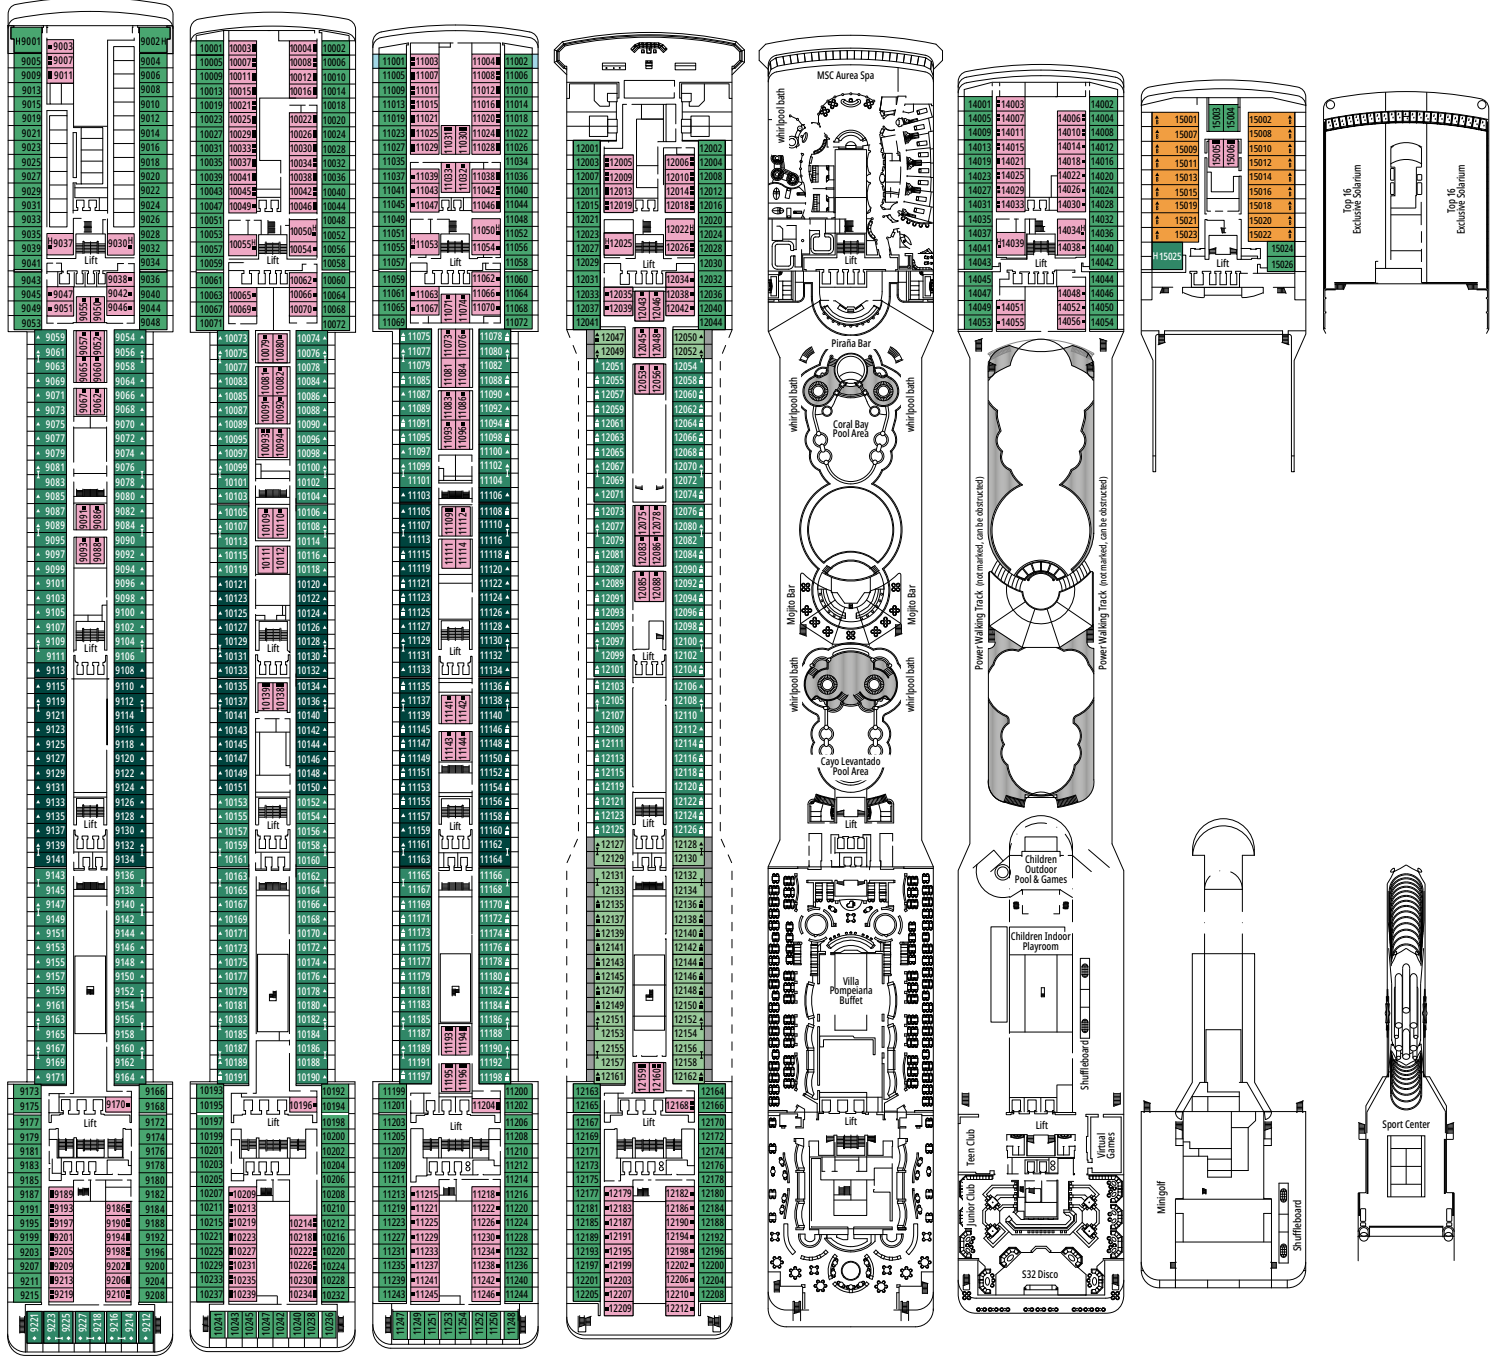

DECK 9
UNGARETTI

DECK 10
CARDUCCI

DECK 15
ALFIERI

DECK 16
SPORT