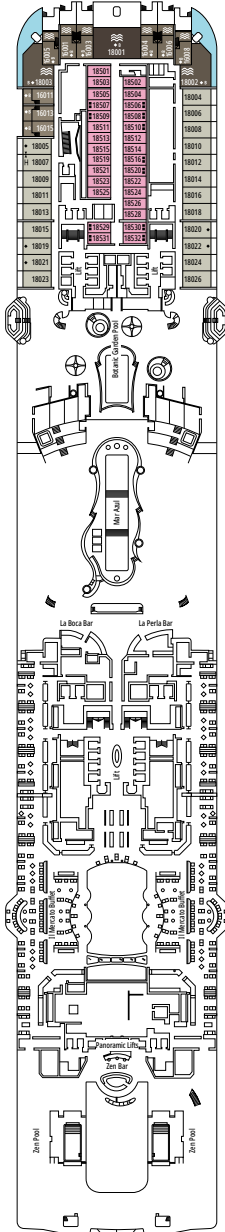

DECK 18
BUENOS AIRES