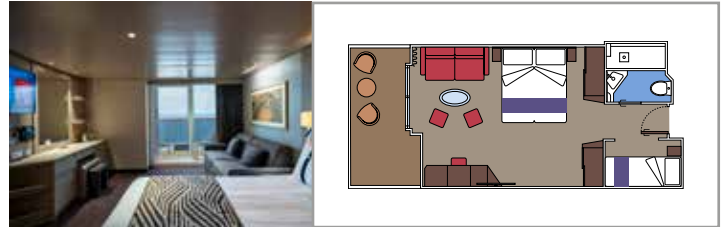

The images are representative only. Size, layout and furniture may vary (within the same cabin category).

INCLUDED FACILITIES

- Luxury suites with premium interiors
- Some Suites have balcony with private whirlpool
- Spacious wardrobe
- Comfortable double bed or single beds (on request)
- Bathroom with large shower and/or bathtub
- Interactive TV, telephone, safe, minibar and air conditioning
- Wifi connection included

- Some Suites have balcony with private whirlpool
- Some Suites have balcony overlooking the Promenade
- Some Suites have sitting area with double sofa bed
- Spacious wardrobe
- Comfortable double bed or single beds (on request)
- Bathroom with shower or bathtub and hairdryer
- Interactive TV, telephone, safe, minibar and air conditioning
- Wifi connection available (for a fee)

- › Premium balcony
- › Sitting area with double sofa bed

GRAND SUITE AUREA SX

SX

 ≈35
  ≈8-9
  9-10
  4

- › Balcony
- › Sitting area with double sofa bed

PREMIUM SUITE AUREA SL1

SL1

 ≈25
  ≈4
  12-14
  6

Sitting area with sofa

Wardrobe

Comfortable double bed which can be converted in two single beds (on request)

Bathroom with shower and hairdryer

Interactive TV, telephone, safe, minibar and air conditioning