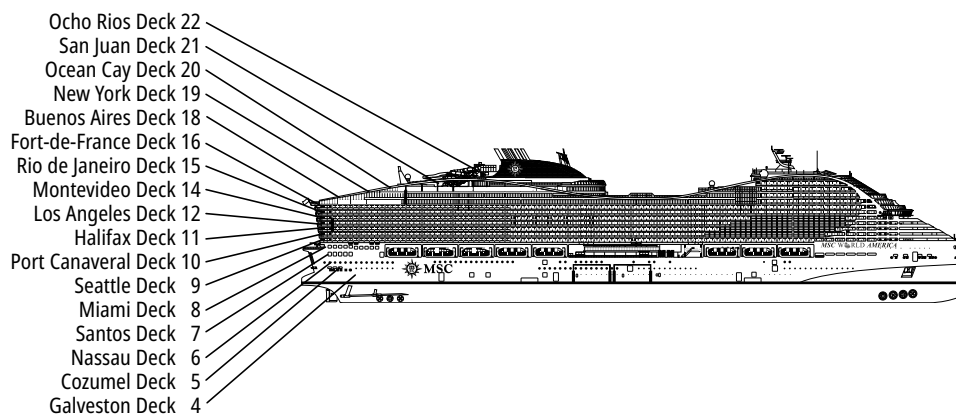

MSC WORLD AMERICA

TECHNICAL SHEET

TECHNICAL CHARACTERISTICS OF THE SHIP

MAR AZUL

TECHNICAL CHARACTERISTICS OF THE SHIP	
GROSS TONNAGE	–
LENGTH / BEAM / HEIGHT	333,3 m / 47 m / 77,15 m
SURFACE AREA	38.400 m ² public areas
PUBLIC AREA RATIO	5,68 m ² per guest
DECKS	22, included 16 for guests
LIFTS	39, included 23 for guests (included 4 Panoramic Lifts)
VOLTAGE (IN CABIN)	230/110 volts
MAXIMUM SPEED	22,7 knots
STABILIZERS	Stabilised with 2 fins
NUMBER OF GUESTS	6.764
NUMBER OF CABINS	2.614, included 66 for guests with disabilities or reduced mobility
CREW MEMBERS	2.138
POOLS	7, included 1 with sliding roof and 1 for the MSC Yacht Club
WHIRLPOOLS	13 whirlpool baths included 1 for the MSC Yacht Club
ENVIRONMENTAL TECHNOLOGY	The third ship in the MSC Cruises fleet powered by Liquefied Natural Gas (LNG), one of the world's cleanest marine fuels at scale