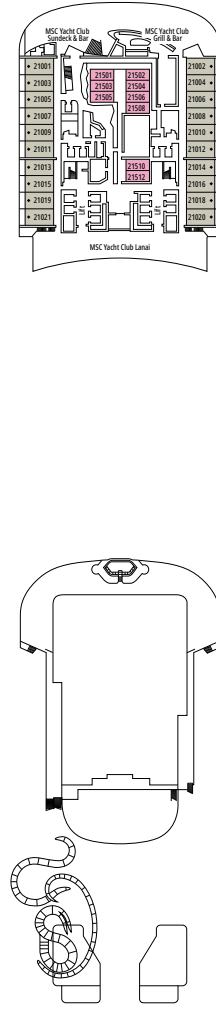

DECK 21
SAN JUAN