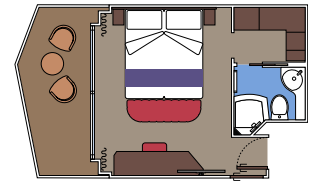

DELUXE BALCONY WITH PROMENADE VIEW PV

≈16
≈5
15-16
2

› Balcony with Promenade view