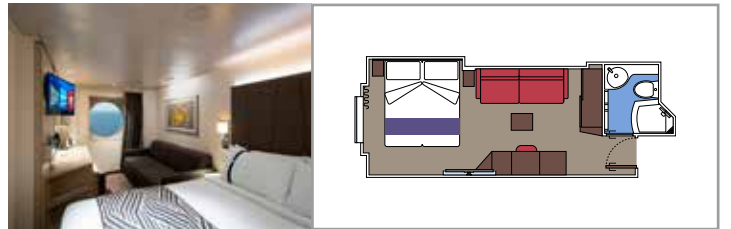

The images are representative only. Size, layout and furniture may vary (within the same cabin category).

INCLUDED FACILITIES

- Luxury suites with premium interiors
- Some Suites have balcony with private whirlpool
- Spacious wardrobe
- Comfortable double bed or single beds (on request)
- Bathroom with large shower and/or bathtub
- Interactive TV, telephone, safe, minibar and air conditioning
- Wifi connection included

Sitting area with sofa

Wardrobe

Comfortable double bed which can be converted in two single beds (on request)

Bathroom with shower and hairdryer

Interactive TV, telephone, safe, minibar and air conditioning

OCEAN VIEW

INCLUDED FACILITIES

- Window with sea view
- Comfortable double bed or single beds (on request)
- Bathroom with shower and hairdryer
- Interactive TV, telephone, safe, minibar and air conditioning
- Wifi connection available (for a fee)

 ≈16
  10-12
  4

DELUXE OCEAN VIEW

OR1

 ≈15-16
  5-9
  4

STUDIO OCEAN VIEW

OS

 ≈12
  5-14
  1

The images are representative only. Size, layout and furniture may vary (within the same cabin category).