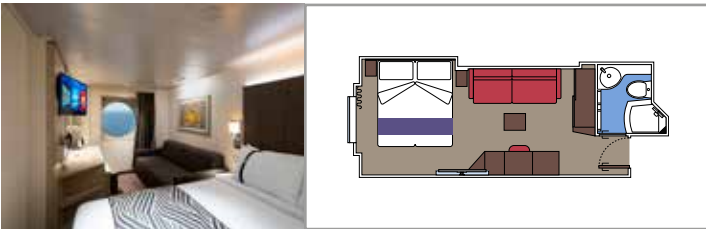

The images are representative only. Size, layout and furniture may vary (within the same cabin category).

INCLUDED FACILITIES

- Luxury suites with premium interiors
- Some Suites have balcony with private whirlpool
- Spacious wardrobe
- Comfortable double bed or single beds (on request)
- Bathroom with large shower and/or bathtub
- Interactive TV, telephone, safe, minibar and air conditioning
- Wifi connection included

Sitting area with sofa

Wardrobe

Comfortable double bed which can be converted in two single beds (on request)

Bathroom with shower and hairdryer

Interactive TV, telephone, safe, minibar and air conditioning

OCEAN VIEW

INCLUDED FACILITIES

- Window with sea view
- Comfortable double bed or single beds (on request)
- Bathroom with shower and hairdryer
- Interactive TV, telephone, safe, minibar and air conditioning
- Wifi connection available (for a fee)

 ≈16
  10-12
  4

DELUXE OCEAN VIEW

OR1

 ≈15-16
  5-9
  4

STUDIO OCEAN VIEW

OS

 ≈12
  5-14
  1

The images are representative only. Size, layout and furniture may vary (within the same cabin category).