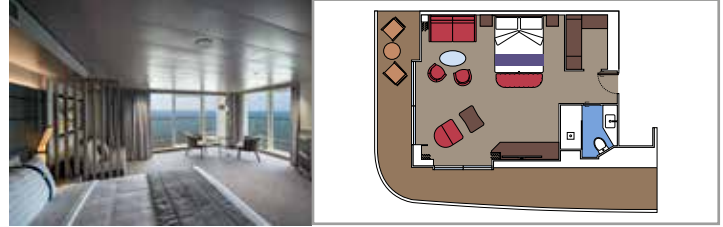

- Some Suites have balcony with private whirlpool
- Some Suites have balcony overlooking the Promenade
- Some Suites have sitting area with double sofa bed
- Spacious wardrobe
- Comfortable double bed or single beds (on request)
- Bathroom with shower or bathtub and hairdryer
- Interactive TV, telephone, safe, minibar and air conditioning
- Wifi connection available (for a fee)

GRAND SUITE AUREA WITH TERRACE AND WHIRLPOOL SXJ

SXJ

 ≈35
  ≈37-46
  15-16
  4

- › Large balcony with private whirlpool bath
- › Sitting area with double sofa bed

GRAND SUITE AUREA WITH TERRACE SXT

SXT

 ≈35
  ≈25-35
  11-14
  4

- › Premium balcony
- › Sitting area with double sofa bed

GRAND SUITE AUREA SX

SX

 ≈35
  ≈8-9
  9-10
  4

- › Balcony
- › Sitting area with double sofa bed

PREMIUM SUITE AUREA SL1

SL1

 ≈25
  ≈4
  12-14
  6