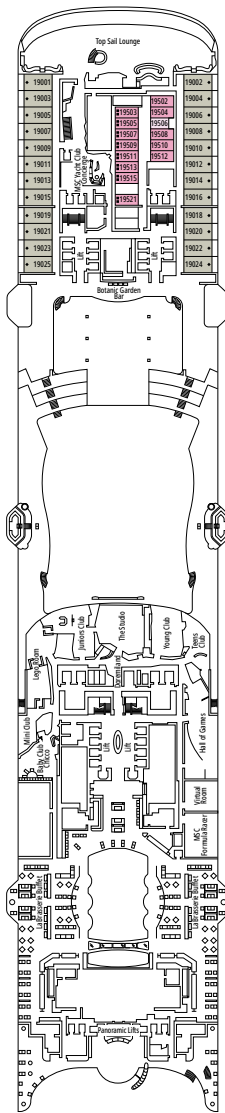

DECK 16
FORT-DE-FRANCE

DECK 18
BUENOS AIRES

DECK 21
SAN JUAN

DECK 22
OCHO RIOS