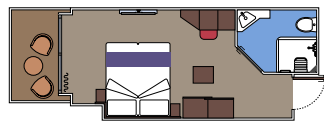

BALCONY

Available in:

- › **Balcony Aurea (BA)**
  cabin size ≈18m²; balcony size ≈17m²; deck 12, 14
- › **Deluxe Balcony (BR3)**
  cabin size ≈18m²; balcony size ≈17-18,4m²; deck 14-15
- › **Deluxe Balcony (BR2)**
  cabin size ≈18m²; balcony size ≈18,4m²; deck 11-12
- › **Deluxe Balcony (BR1)**
  cabin size ≈18m²; balcony size ≈17-18,4m²; deck 10
- › **Deluxe Balcony with partial view (BP)**
  cabin size ≈18m²; balcony size ≈17-18,4m²; deck 16