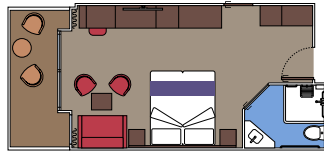

 ≈10
  11-19
  1

The images are representative only. Size, layout and furniture may vary (within the same cabin category).

 Cabin size (m²)

 Balcony size (m²)

 Deck location

 Accommodating up to

FACILITIES FOR GUESTS WITH DISABILITIES OR REDUCED MOBILITY

DELUXE BALCONY FOR GUEST WITH DISABILITIES OR REDUCED MOBILITY

MSC YACHT CLUB

Available in:

- › **MSC Yacht Club Deluxe Suite (YC1)**
cabin size ≈25m²; balcony size ≈5m²; deck 18

SUITE AUREA

Available in:

- › **Junior Suite Aurea (SM)**
cabin size ≈17m²; balcony size ≈17-20m²; deck 9