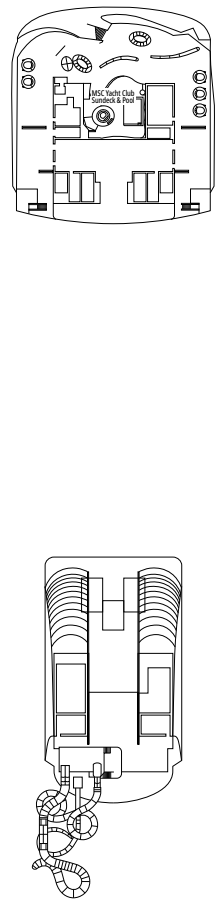

DECK 22
OCHO RIOS