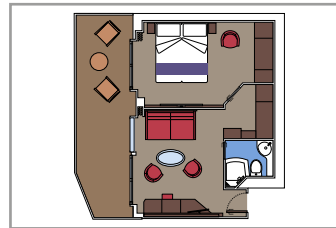

- › Premium balcony
- › Sitting area with double sofa bed

GRAND SUITE AUREA SX

SX

 ≈35
  ≈8-9
  9-10
  4

- › Balcony
- › Sitting area with double sofa bed

PREMIUM SUITE AUREA SL1

SL1

 ≈25
  ≈4
  12-14
  6

- › Balcony

JUNIOR SUITE AUREA SM

SM

 ≈17
  ≈13-17
  9
  4

- › Sundeck

PREMIUM SUITE AUREA WITH PROMENADE & OCEAN VIEW SLP

SLP

 ≈27
  ≈9