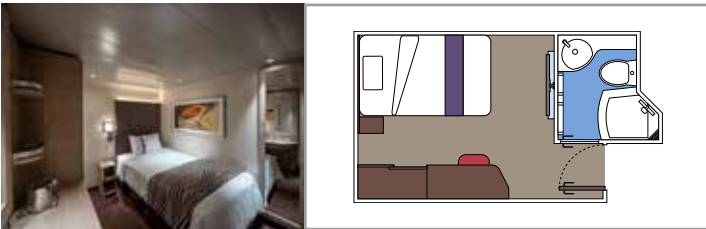

STUDIO INTERIOR

IS

≈10
11-19
1

The images are representative only. Size, layout and furniture may vary (within the same cabin category).

Cabin size (m²)

Balcony size (m²)

Deck location

Accommodating up to