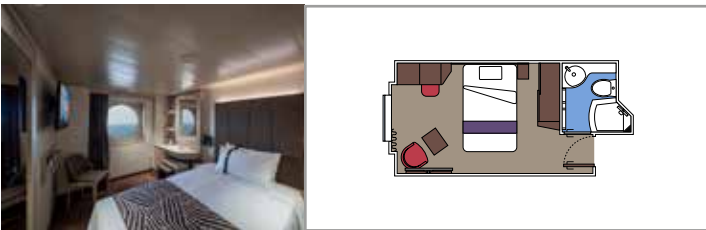

The images are representative only. Size, layout and furniture may vary (within the same cabin category).

INCLUDED FACILITIES

- Luxury suites with premium interiors
- Some Suites have balcony with private whirlpool
- Spacious wardrobe
- Comfortable double bed or single beds (on request)
- Bathroom with large shower and/or bathtub
- Interactive TV, telephone, safe, minibar and air conditioning
- Wifi connection included

Sitting area with sofa

Wardrobe

Comfortable double bed which can be converted in two single beds (on request)

Bathroom with shower and hairdryer

Interactive TV, telephone, safe, minibar and air conditioning

 ≈16
  10-12
  4

DELUXE OCEAN VIEW

OR1

 ≈15-16
  5-9
  4

STUDIO OCEAN VIEW

OS

 ≈12
  5-14
  1

The images are representative only. Size, layout and furniture may vary (within the same cabin category).

 Cabin size (m²)

 Balcony size (m²)

 Deck location

 Accommodating up to

INTERIOR

INCLUDED FACILITIES

- Wardrobe
- Comfortable double bed which can be converted in two single beds (on request)
- Pullman beds for the 4 guests cabins
- Bathroom with shower and hairdryer
- Interactive TV, telephone, safe, minibar and air conditioning
- Wifi connection available (for a fee)