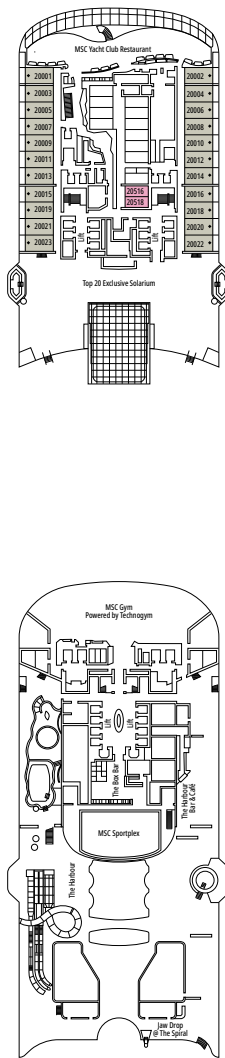

DECK 16
FORT-DE-FRANCE

DECK 18
BUENOS AIRES

DECK 21
SAN JUAN

DECK 22
OCHO RIOS