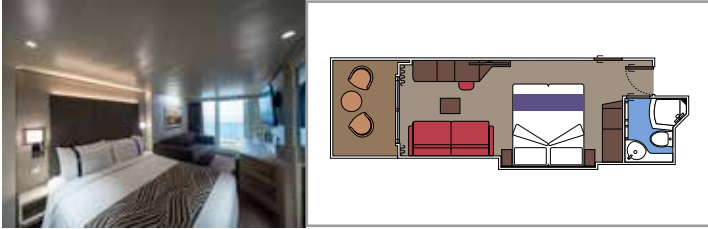

The images are representative only. Size, layout and furniture may vary (within the same cabin category).

INCLUDED FACILITIES

- Luxury suites with premium interiors
- Some Suites have balcony with private whirlpool
- Spacious wardrobe
- Comfortable double bed or single beds (on request)
- Bathroom with large shower and/or bathtub
- Interactive TV, telephone, safe, minibar and air conditioning
- Wifi connection included

- Some Suites have balcony with private whirlpool
- Some Suites have balcony overlooking the Promenade
- Some Suites have sitting area with double sofa bed
- Spacious wardrobe
- Comfortable double bed or single beds (on request)
- Bathroom with shower or bathtub and hairdryer
- Interactive TV, telephone, safe, minibar and air conditioning
- Wifi connection available (for a fee)

Sitting area with sofa

Wardrobe

Comfortable double bed which can be converted in two single beds (on request)

Bathroom with shower and hairdryer

Interactive TV, telephone, safe, minibar and air conditioning

Wifi connection available (for a fee)

DELUXE BALCONY AUREA

BA

 ≈17
  ≈3-8
  12-16
  4

DELUXE BALCONY

BR4

 ≈17
  ≈3
  16
  4

DELUXE BALCONY