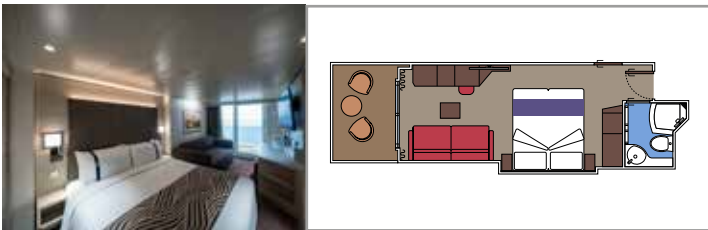

The images are representative only. Size, layout and furniture may vary (within the same cabin category).

INCLUDED FACILITIES

- Luxury suites with premium interiors
- Some Suites have balcony with private whirlpool
- Spacious wardrobe
- Comfortable double bed or single beds (on request)
- Bathroom with large shower and/or bathtub
- Interactive TV, telephone, safe, minibar and air conditioning
- Wifi connection included

- Some Suites have balcony with private whirlpool
- Some Suites have balcony overlooking the Promenade
- Some Suites have sitting area with double sofa bed
- Spacious wardrobe
- Comfortable double bed or single beds (on request)
- Bathroom with shower or bathtub and hairdryer
- Interactive TV, telephone, safe, minibar and air conditioning
- Wifi connection available (for a fee)

Sitting area with sofa

Wardrobe

Comfortable double bed which can be converted in two single beds (on request)

Bathroom with shower and hairdryer

Interactive TV, telephone, safe, minibar and air conditioning

BR3

 ≈17
  ≈3
  14-15
  4

DELUXE BALCONY

BR2

 ≈17
  ≈3-10
  11-12
  4

DELUXE BALCONY

BR1

 ≈17
  ≈3-8
  9-10
  4