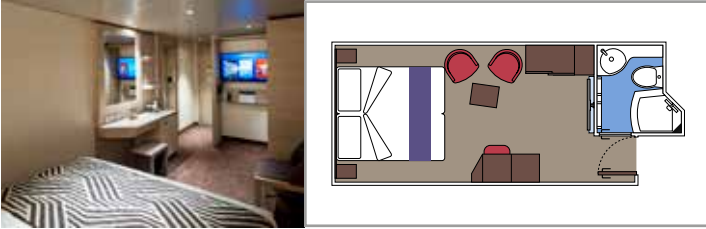

INTERIOR

INCLUDED FACILITIES

- Wardrobe
- Comfortable double bed which can be converted in two single beds (on request)
- Pullman beds for the 4 guests cabins
- Bathroom with shower and hairdryer
- Interactive TV, telephone, safe, minibar and air conditioning
- Wifi connection available (for a fee)

DELUXE INTERIOR

IR2

≈15
15-21
4