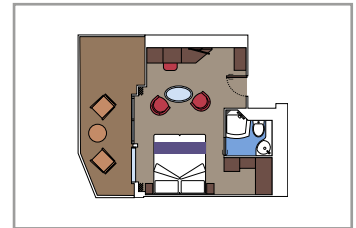

DELUXE SUITE AUREA WITH PROMENADE & OCEAN VIEW SRP

SRP

≈20
≈7

- › Balcony with Promenade and ocean view
- › Sitting area with double sofa bed
- › Deck 16
- › Accommodating up to 2 people

The images are representative only. Size, layout and furniture may vary (within the same cabin category).

Cabin size (m²)

Balcony size (m²)

Deck location

Accommodating up to