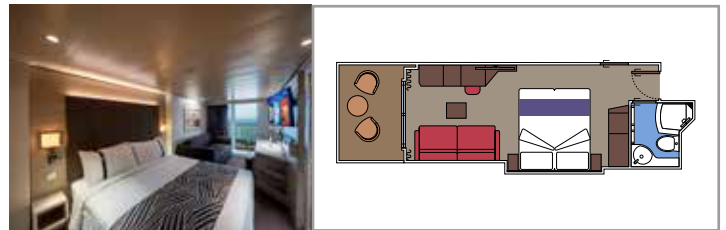

DELUXE BALCONY WITH PARTIAL VIEW

BP

≈17
≈3
15-16
4

› Balcony with partial view

The images are representative only. Size, layout and furniture may vary (within the same cabin category).

Cabin size (m²)

Balcony size (m²)

Deck location

Accommodating up to