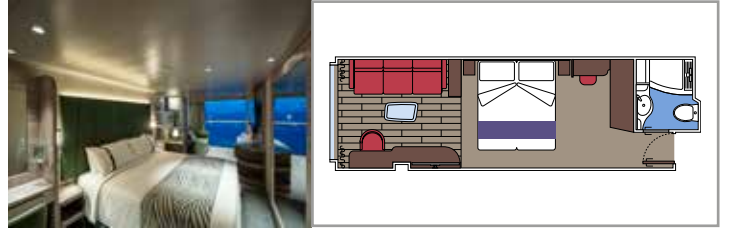

INFINITE OCEAN VIEW

VL1

≈20
10-11
4