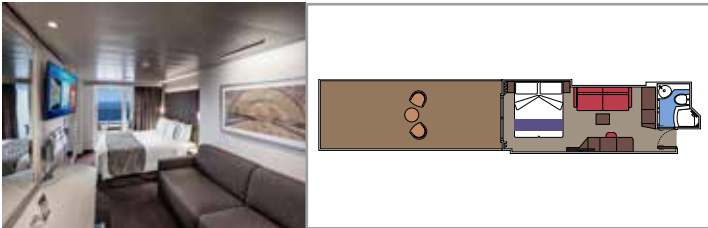

JUNIOR SUITE AUREA SM

SM

≈17
≈13-17
9
4

- › Sundeck