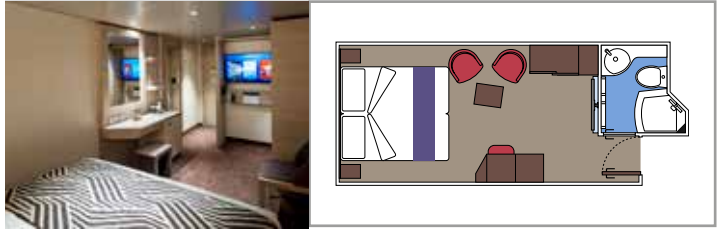

DELUXE INTERIOR

IR1

≈15
5-14
4