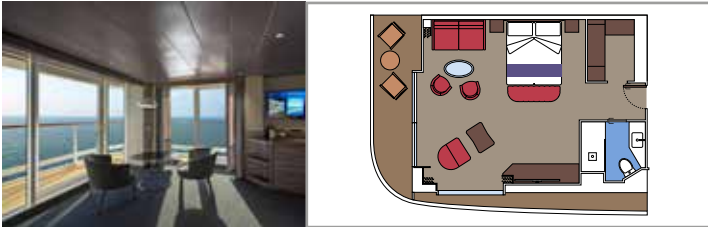

GRAND SUITE AUREA WITH TERRACE AND WHIRLPOOL SXJ

SXJ

 ≈35
  ≈37-46
  15-16
  4

- › Large balcony with private whirlpool bath
- › Sitting area with double sofa bed

GRAND SUITE AUREA WITH TERRACE SXT

SXT

 ≈35
  ≈25-35
  11-14
  4

- › Premium balcony
- › Sitting area with double sofa bed

GRAND SUITE AUREA SX

SX

 ≈35
  ≈8-9
  9-10
  4

- › Balcony
- › Sitting area with double sofa bed

PREMIUM SUITE AUREA SL1

SL1

 ≈25
  ≈4
  12-14
  6