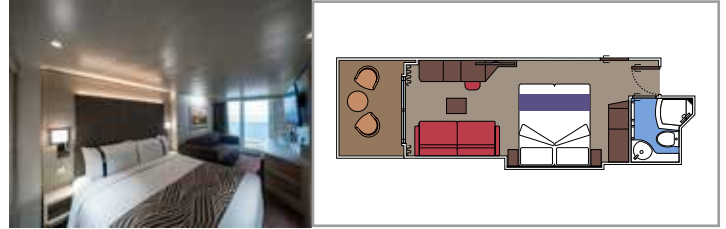

The images are representative only. Size, layout and furniture may vary (within the same cabin category).

INCLUDED FACILITIES

- Luxury suites with premium interiors
- Some Suites have balcony with private whirlpool
- Spacious wardrobe
- Comfortable double bed or single beds (on request)
- Bathroom with large shower and/or bathtub
- Interactive TV, telephone, safe, minibar and air conditioning
- Wifi connection included

- Some Suites have balcony with private whirlpool
- Some Suites have balcony overlooking the Promenade
- Some Suites have sitting area with double sofa bed
- Spacious wardrobe
- Comfortable double bed or single beds (on request)
- Bathroom with shower or bathtub and hairdryer
- Interactive TV, telephone, safe, minibar and air conditioning
- Wifi connection available (for a fee)

Sitting area with sofa

Wardrobe

Comfortable double bed which can be converted in two single beds (on request)

Bathroom with shower and hairdryer

Interactive TV, telephone, safe, minibar and air conditioning

Wifi connection available (for a fee)

DELUXE BALCONY AUREA

BA

 ≈17
  ≈3-8
  12-16
  4

DELUXE BALCONY

BR4

 ≈17
  ≈3
  16
  4

DELUXE BALCONY