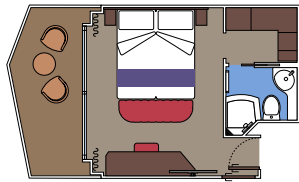

The images are representative only. Size, layout and furniture may vary (within the same cabin category).

INCLUDED FACILITIES

- Luxury suites with premium interiors
- Some Suites have balcony with private whirlpool
- Spacious wardrobe
- Comfortable double bed or single beds (on request)
- Bathroom with large shower and/or bathtub
- Interactive TV, telephone, safe, minibar and air conditioning
- Wifi connection included

DELUXE BALCONY WITH PROMENADE VIEW PV

≈16
 ≈5
 15-16
 2

› Balcony with Promenade view

DELUXE BALCONY WITH PROMENADE VIEW PR2

≈16
 ≈5
 12-14
 2

› Balcony with Promenade view

DELUXE BALCONY WITH PROMENADE VIEW PR1

≈16
 ≈5
 10-11
 2

› Balcony with Promenade view

The images are representative only. Size, layout and furniture may vary (within the same cabin category).

Cabin size (m²)

Balcony size (m²)

Deck location

Accommodating up to