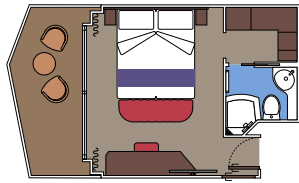

The images are representative only. Size, layout and furniture may vary (within the same cabin category).

INCLUDED FACILITIES

- Luxury suites with premium interiors
- Some Suites have balcony with private whirlpool
- Spacious wardrobe
- Comfortable double bed or single beds (on request)
- Bathroom with large shower and/or bathtub
- Interactive TV, telephone, safe, minibar and air conditioning
- Wifi connection included

DELUXE BALCONY WITH PARTIAL VIEW

BP

 ≈17
  ≈3
  15-16
  4

› Balcony with partial view

The images are representative only. Size, layout and furniture may vary (within the same cabin category).

Cabin size (m²)

Balcony size (m²)

Deck location

Accommodating up to

DELUXE BALCONY

DELUXE BALCONY WITH PROMENADE & OCEAN VIEW

DELUXE BALCONY WITH PROMENADE & OCEAN VIEW PV

≈16
 ≈5
 9-15
 2

› Balcony with Promenade and ocean view