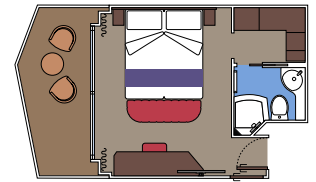

The images are representative only. Size, layout and furniture may vary (within the same cabin category).

INCLUDED FACILITIES

- Luxury suites with premium interiors
- Some Suites have balcony with private whirlpool
- Spacious wardrobe
- Comfortable double bed or single beds (on request)
- Bathroom with large shower and/or bathtub
- Interactive TV, telephone, safe, minibar and air conditioning
- Wifi connection included

DELUXE BALCONY WITH PROMENADE VIEW PV

≈16
 ≈5
 15-16
 2

› Balcony with Promenade view

DELUXE BALCONY WITH PROMENADE VIEW PR2

≈16
 ≈5
 12-14
 2

› Balcony with Promenade view

DELUXE BALCONY WITH PROMENADE VIEW PR1

≈16
 ≈5
 10-11
 2

› Balcony with Promenade view

The images are representative only. Size, layout and furniture may vary (within the same cabin category).

Cabin size (m²)

Balcony size (m²)

Deck location

Accommodating up to