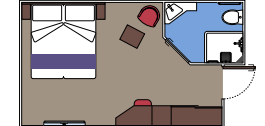

INTERIOR

Available in:

- › **Deluxe Interior (IR2)**
  cabin size ≈19m²; deck 15-16
- › **Deluxe Interior (IR1)**
  cabin size ≈19m²; deck 9, 10, 11, 12, 14

Some cabins for guests with disabilities or reduced mobility have twin beds that can't be converted into double beds. The images are representative only; the size, layout and furniture may vary (within the same cabin category).

FACILITIES FOR GUESTS WITH DISABILITIES OR REDUCED MOBILITY

Cabin door width	90 cm
Bathroom door width	88 cm
Size of cabin (floor space)	14 to ≈ 21,4 m²
Size of bathroom	3,3 m²
Is there a fold-down seat in the shower?	Yes
Height of seat from the floor	44 cm
Does the WC seat have grab rails?	Yes
Are wheelchairs available on board?	In limited numbers*
Are all decks accessible?	Yes
Are all lifeboats wheelchair-accessible?	No**
Do the lifts have deck indicators?	Visual - Audio & Braille; Braille on hand rails at stair landings, cabin doors, and directional signs
Can severely visually impaired/blind guests be catered for on the cruise?	Only with full-time carer

* Only for embarkation, disembarkation and emergencies.

** In the event of an emergency, dedicated personnel will help guests with disabilities or reduced mobility to board lifeboats.