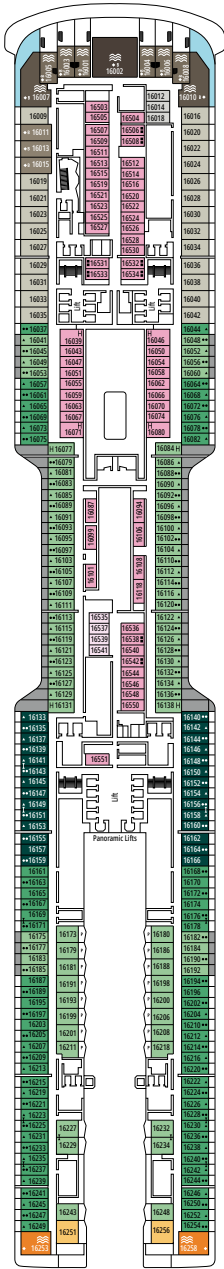

DECK 16
FORT-DE-FRANCE